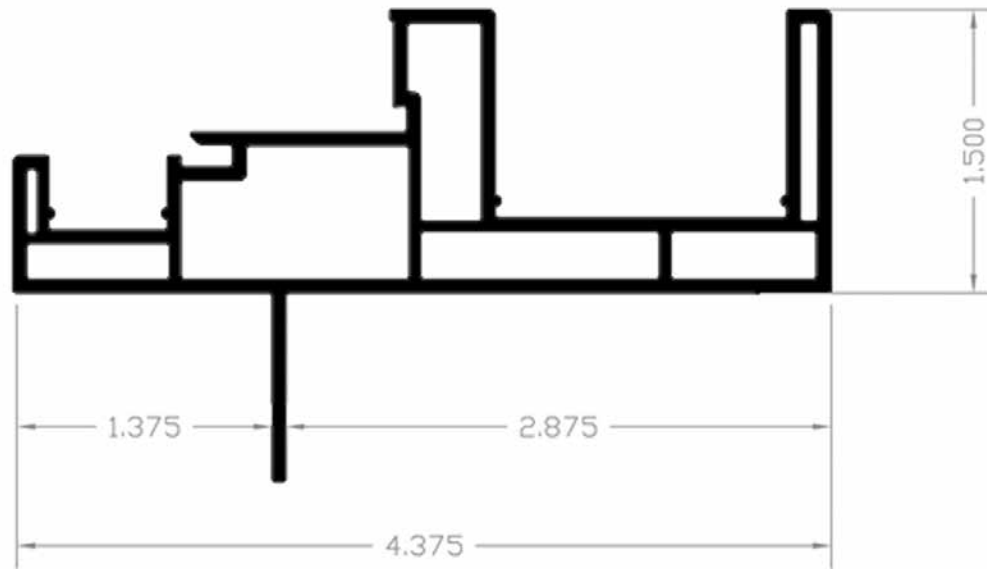

Frame Profile Chart (Page 4 of 4)

Please Note: For the most recent version of this document go to www.cascadewindows.com/products.
All frames with Nailing Fins can be ordered with the Nailing Fin removed for retrofit installations.

4 3/8" & 4 1/4" Sliding Glass Door Frame Profiles SGD ST Frame (4 3/8")