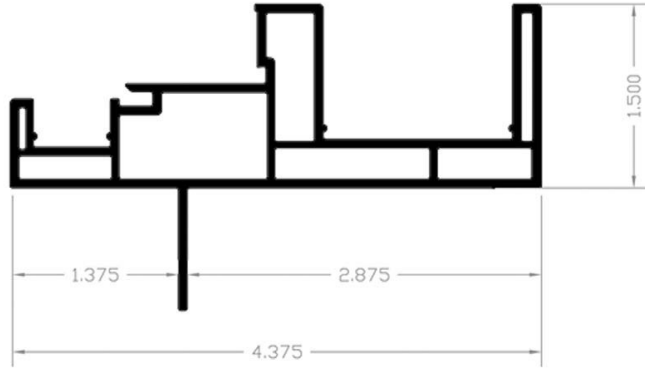

Frame Profile Chart (Page 4 of 4)

Please Note: For the most recent version of this document go to www.cascadewindows.com/products.
All frames with Nailing Fins can be ordered with the Nailing Fin removed for retrofit installations.

4 ³/₈" & 4 ¹/₄" Sliding Glass Door Frame Profiles SGD ST Frame (4 ³/₈"